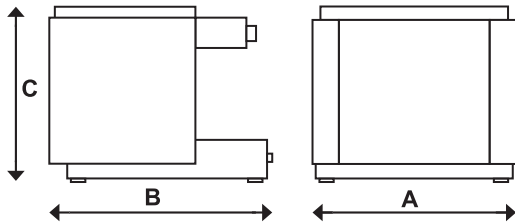

MINIMAX *elettronica*

Molto piú di una semplice macchina da caffè

(much more than a simple coffee machine)

Dimensions (mm)

Model	Groups	A	B	C	kg	Boiler	Element KW	AMPS
Minimax	2	530	535	500	65	9	2.7	13

Minimax offers maximum performance for a mini machine, two patented E61 group heads, 9 litre boiler, 2.7 kw of power with commercial components, one steam wand and thermal boiler protection.

The Minimax has a generous cup tray and work area.

Tough metal chassis and cabinet with a chip resilient finish.

Available in semi automatic (pulsante) or fully automatic (elettronica).
Two group only, available in black and chrome.